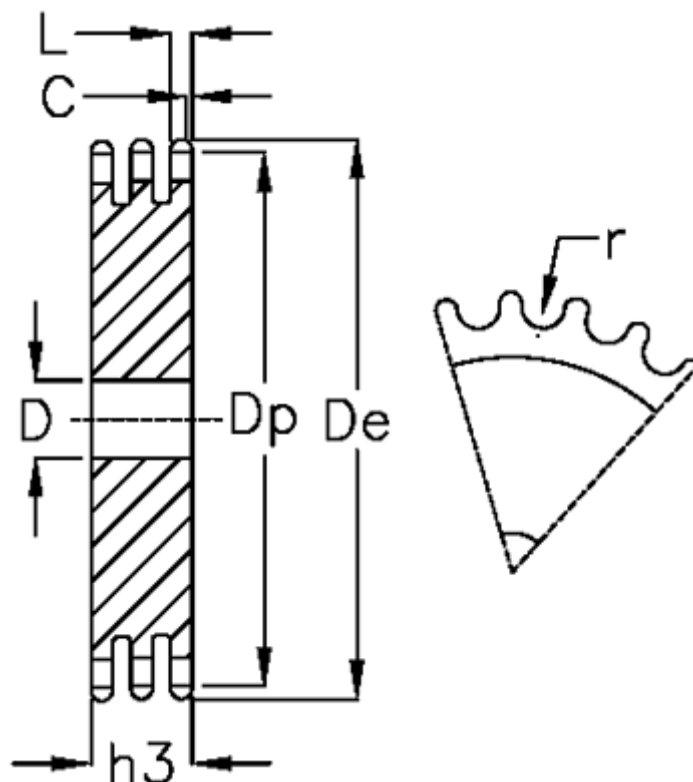

Article number: 616023007080

Description: Plate wheel 12 B-3 Z=80 triplex

## Measures

C = 2

D = 30

De = 494.2

Dp = 485.22

For chain size = 3/4 x 7/16

For chain type = 12 B-3

h3 = 49.8

L = 10.8

Number of teeth = 80

r = 12.07